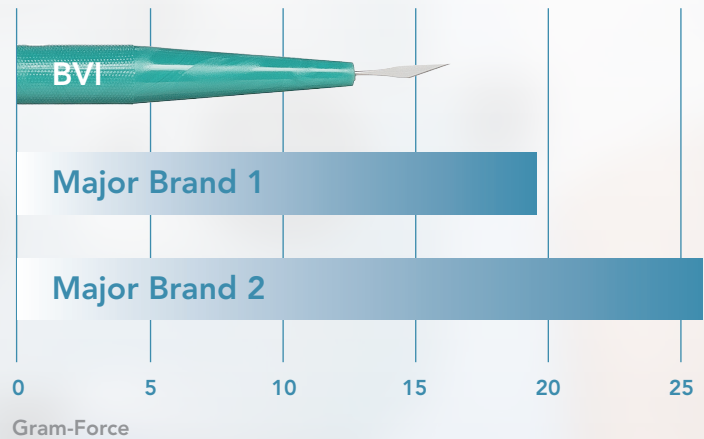

Beaver[®]
Knives and Blades

bvimedical.com

Unprecedented Sharpness and a 15-50% Less Insertion Force That Beats the Competition*

BVI TIP:

Did you know Beaver knives have a depth indicator? The depth indicator represents the tunnel length.

Knife Insertion Force Into Porcine Cornea

Knife Sizes	Reference Line From Tip
1.8 mm and 2 mm	1.75 mm
> 2 mm	2 mm

* Comparison testing performed on leading manufacturers' ophthalmologic slit knife, results available on file at BVI, average values shown.