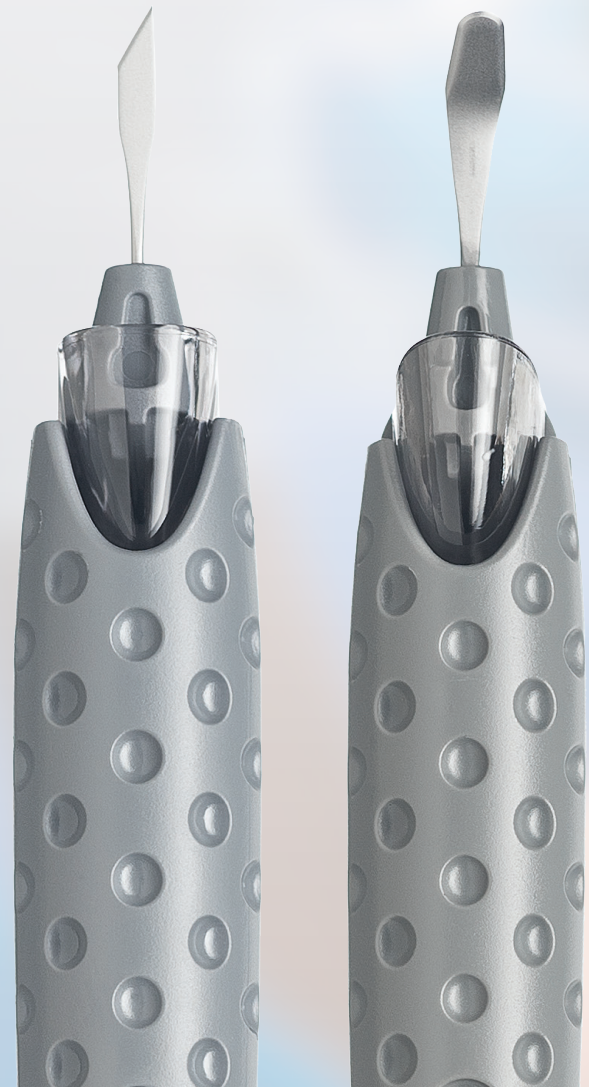

Safety Crescent Knives

Safety Crescent Knives are angled 55 degrees with the bevel up, designed for optimal tunnel architecture.

378234

Qty: 10/Bx
Brand: Beaver®

Description	SKU #
2.5 mm Crescent, 55 Degrees, Bevel up	378234

Kojo Safety Slit Knives

Kojo Safety Slit Knives are slit blades with an arcuate shape. The heights of the arc in each case are 0.55 mm (2.5 mm) and 0.7 mm (3.2 mm).

373025

Qty: 10/Bx
Brand: Beaver®

Description	SKU #
2.5 mm Kojo Slit, 45 Degrees	373025
3.2 mm Kojo Slit, 45 Degrees	373032

Optimum Safety Sideport Knives

Safety Sideport Knives are designed for stab incisions.

378235

Qty: 10/Bx
Brand: Beaver®

Description	SKU #
15 Degree Sideport, Straight	378235
22.5 Degree Sideport, Straight	378236
30 Degree Sideport, Straight	378237
45 Degree Sideport, Straight	378238