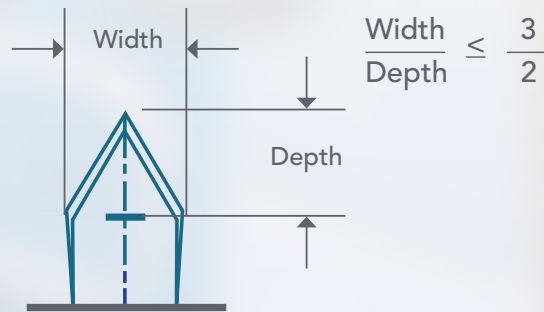

Beaver[®]
Knives and Blades

bvimedical.com

Unprecedented Sharpness and a 15-50% Less Insertion Force That Beats the Competition*

BVI TIP:

Did you know Beaver knives have a depth indicator? The depth indicator represents the tunnel length.

Knife Insertion Force Into Porcine Cornea

Knife Sizes	Reference Line From Tip
1.8 mm and 2 mm	1.75 mm
> 2 mm	2 mm

* Comparison testing performed on leading manufacturers' ophthalmologic slit knife, results available on file at BVI, average values shown.