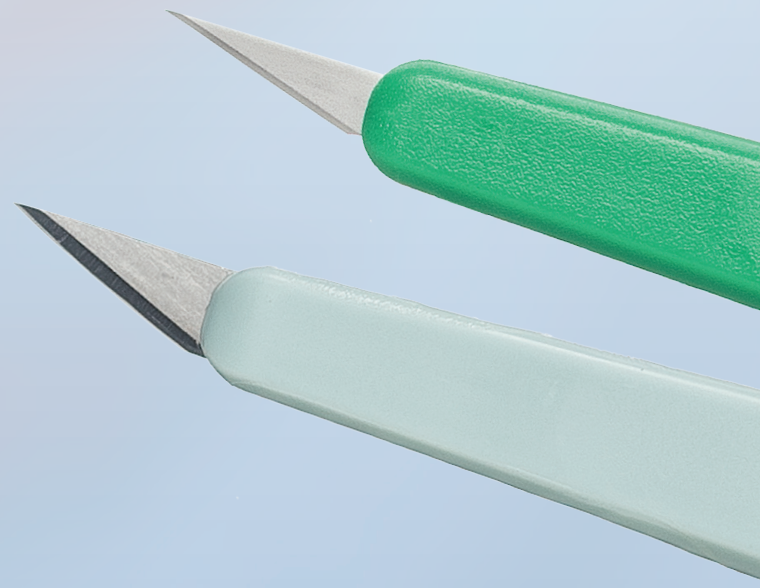

Sideport Knives

Sideport Knives are designed to create precise, consistent and fluid tight stab incisions.

373712

Qty: 10/Bx
Brand: Beaver®

Description	SKU #
1 mm Sideport Knife, Angled	373710
1.2 mm Sideport Knife, Angled	373712

EdgeAhead Sideport and MVR

585232

376620

376630

Qty: Various/Bx
Brand: Beaver®

Description	SKU #
0.6 mm Stiletto, 5/Bx	585232
0.6 mm MVR, Straight, 5/Bx	585231
1.1 mm MVR, Straight, 5/Bx	585240
1.15 mm MVR, 20G, Straight, 10/Bx	376630
1.15 mm Sideport MVR, Angled, 10/Bx	376620

Micro-Sharp® Blades

Micro-Sharp Blades are manufactured using a proprietary grindless technology. Each blade is color coded for identification.

377511

377513

377515

377522

377530

Qty: 6/Bx
Brand: Beaver®

Description	SKU #
1.5 mm, 15 Degrees, Orange	377511
3 mm, 15 Degrees, Blue	377513
5 mm, 15 Degrees, Green	377515
4 mm, 22.5 Degrees, Light blue	377522
3.5 mm, 30 Degrees, Black	377530