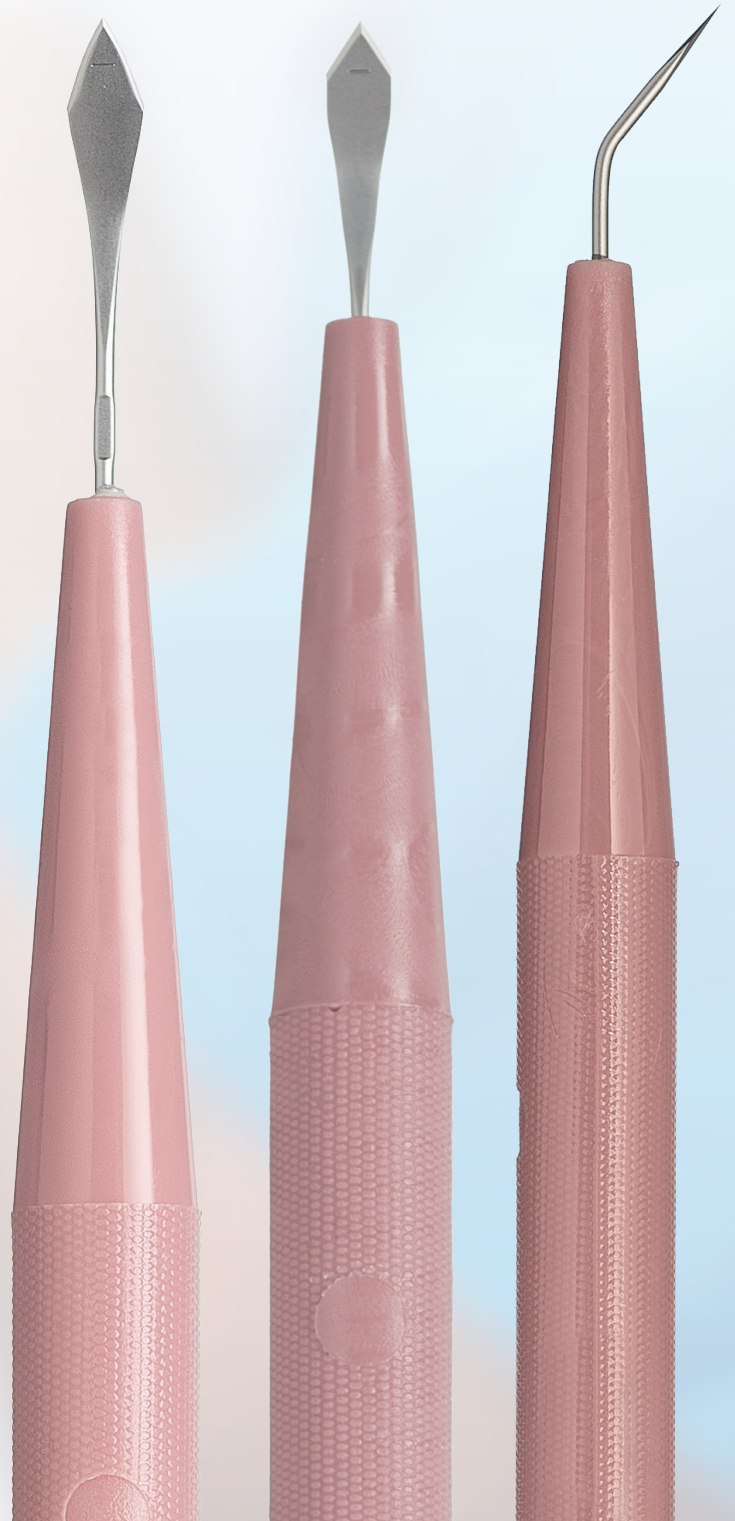

Slit Knives

Slit Knives are available in a wide range of sizes designed for smooth penetration and accurate incision width.

373727

Single Bevel

Qty: 10/Bx
Brand: Beaver®

Description	SKU #
1.8 mm Slit, 45 Degrees, Single bevel up	373718
2.2 mm Slit, 45 Degrees, Single bevel up	373722
2.4 mm Slit, 45 Degrees, Single bevel up	373724
2.5 mm Slit, 45 Degrees, Single bevel up	373725
2.6 mm Slit, 45 Degrees, Single bevel up	373726
2.75 mm Slit, 45 Degrees, Single bevel up	373727
2.8 mm Slit, Straight, Matte	373328
2.8 mm Slit, 45 Degrees, Single bevel up	373728
3 mm Slit, Straight, Matte	373330
3 mm Slit, 45 Degrees, Single bevel up	373730
3.2 mm Slit, Straight, Matte	373332
3.2 mm Slit, 45 Degrees, Single bevel up	373732

370824

Double Bevel

Qty: 10/Bx
Brand: Beaver®

Description	SKU #
2 mm Slit, 45 Degrees, Double bevel up	370820
2.2 mm Slit, 45 Degrees, Double bevel up	370822
2.4 mm Slit, 45 Degrees, Double bevel up	370824
2.5 mm Slit, 45 Degrees, Double bevel up	370825
2.65 mm Slit, 45 Degrees, Double bevel up	370826
2.75 mm Slit, 45 Degrees, Double bevel up	370827
2.8 mm Slit, 45 Degrees, Double bevel up	370828
3 mm Slit, 45 Degrees, Double bevel up	370830