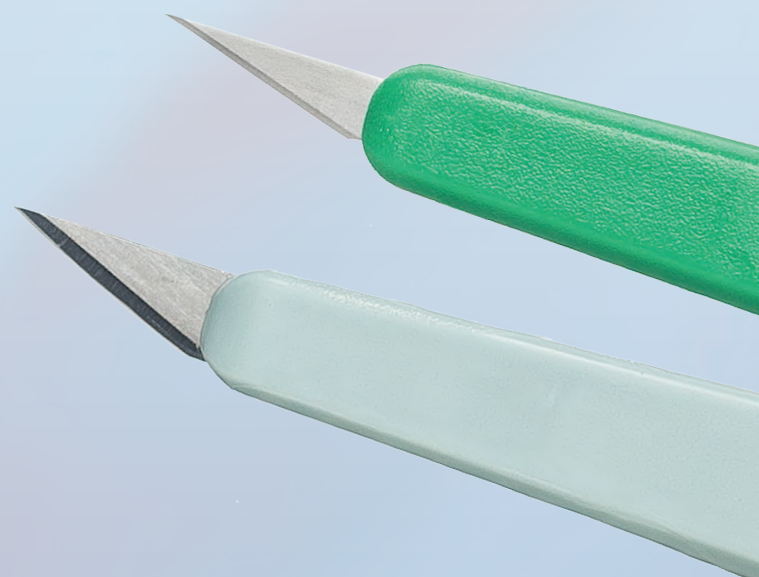

Sideport Knives

Sideport Knives are designed to create precise, consistent and fluid tight stab incisions.

373712

Qty: 10/Bx
Brand: Beaver®

Description	SKU #
1 mm Sideport Knife, Angled	373710
1.2 mm Sideport Knife, Angled	373712

EdgeAhead Sideport and MVR

585232

376620

376630

Qty: Various/Bx
Brand: Beaver®

Description	SKU #
0.6 mm Stiletto, 5/Bx	585232
0.6 mm MVR, Straight, 5/Bx	585231
1.1 mm MVR, Straight, 5/Bx	585240
1.15 mm MVR, 20G, Straight, 10/Bx	376630
1.15 mm Sideport MVR, Angled, 10/Bx	376620

Micro-Sharp® Blades

Micro-Sharp Blades are manufactured using a proprietary grindless technology. Each blade is color coded for identification.

377511

377513

377515

377522

377530

Qty: 6/Bx
Brand: Beaver®

Description	SKU #
1.5 mm, 15 Degrees, Orange	377511
3 mm, 15 Degrees, Blue	377513
5 mm, 15 Degrees, Green	377515
4 mm, 22.5 Degrees, Light blue	377522
3.5 mm, 30 Degrees, Black	377530