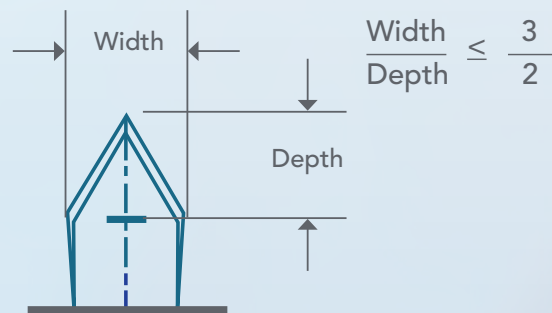

Beaver[®]
Knives and Blades

Unprecedented Sharpness and a 15-50% Less Insertion Force That Beats the Competition*

BVI TIP: +

Did you know Beaver knives have a depth indicator? The depth indicator represents the tunnel length.

Knife Insertion Force Into Porcine Cornea

Knife Sizes	Reference Line From Tip
1.8 mm and 2 mm	1.75 mm
> 2 mm	2 mm

* Comparison testing performed on leading manufacturers' ophthalmologic slit knife, results available on file at BVI, average values shown.