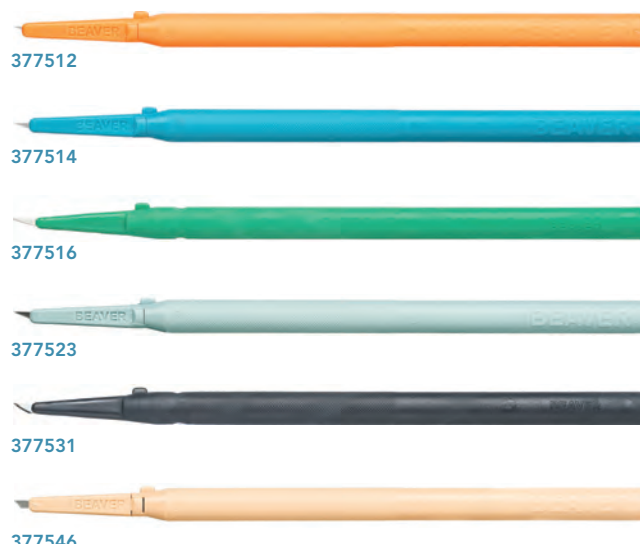

377512

377514

377516

377523

377531

377546

Qty: 10/Bx
Brand: Beaver®

Description	SKU #
1.5 mm, 15 Degrees, Orange	377512
3 mm, 15 Degrees, Blue	377514
5 mm, 15 Degrees, Green	377516
4 mm, 22.5 Degrees, Light blue	377523
3.5 mm, 30 Degrees, Black	377531
3 mm, 45 Degrees, Tan	377546