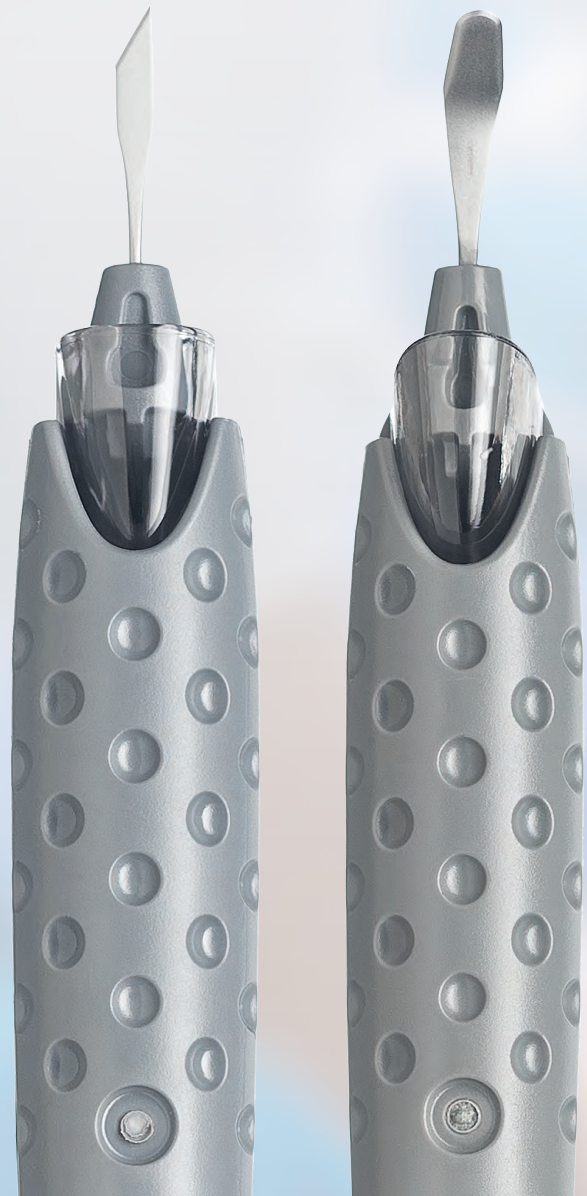

Safety Crescent Knives

Safety Crescent Knives are angled 55 degrees with the bevel up, designed for optimal tunnel architecture.

378234

Qty: 10/Bx
Brand: Beaver®

Description	SKU #
2.5 mm Crescent, 55 Degrees, Bevel up	378234

Optimum Safety Sideport Knives

Safety Sideport Knives are designed for stab incisions.

378235

Qty: 10/Bx
Brand: Beaver®

Description	SKU #
15 Degree Sideport, Straight	378235
22.5 Degree Sideport, Straight	378236
30 Degree Sideport, Straight	378237
45 Degree Sideport, Straight	378238

Kojo Safety Slit Knives

Kojo Safety Slit Knives are slit blades with an arcuate shape. The heights of the arc in each case are 0.55 mm (2.5 mm) and 0.7 mm (3.2 mm).

373025

Qty: 10/Bx
Brand: Beaver®

Description	SKU #
2.5 mm Kojo Slit, 45 Degrees	373025
3.2 mm Kojo Slit, 45 Degrees	373032