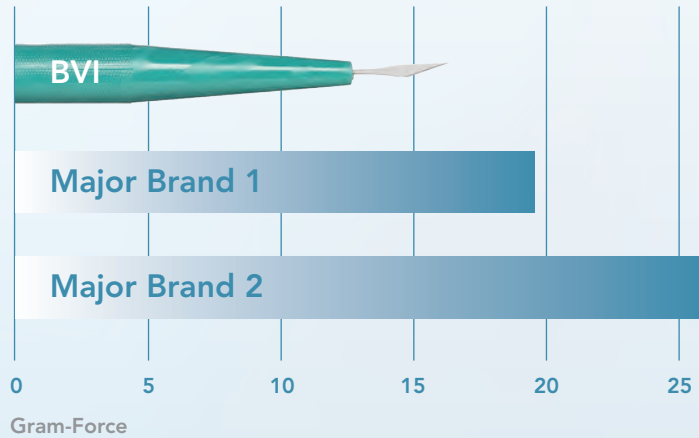

Beaver[®]
Knives and Blades

Unprecedented Sharpness and a 15-50% Less Insertion Force That Beats the Competition*

BVI TIP: +

Did you know Beaver knives have a depth indicator? The depth indicator represents the tunnel length.

Knife Insertion Force Into Porcine Cornea

Knife Sizes	Reference Line From Tip
1.8 mm and 2 mm	1.75 mm
> 2 mm	2 mm

* Comparison testing performed on leading manufacturers' ophthalmologic slit knife, results available on file at BVI, average values shown.