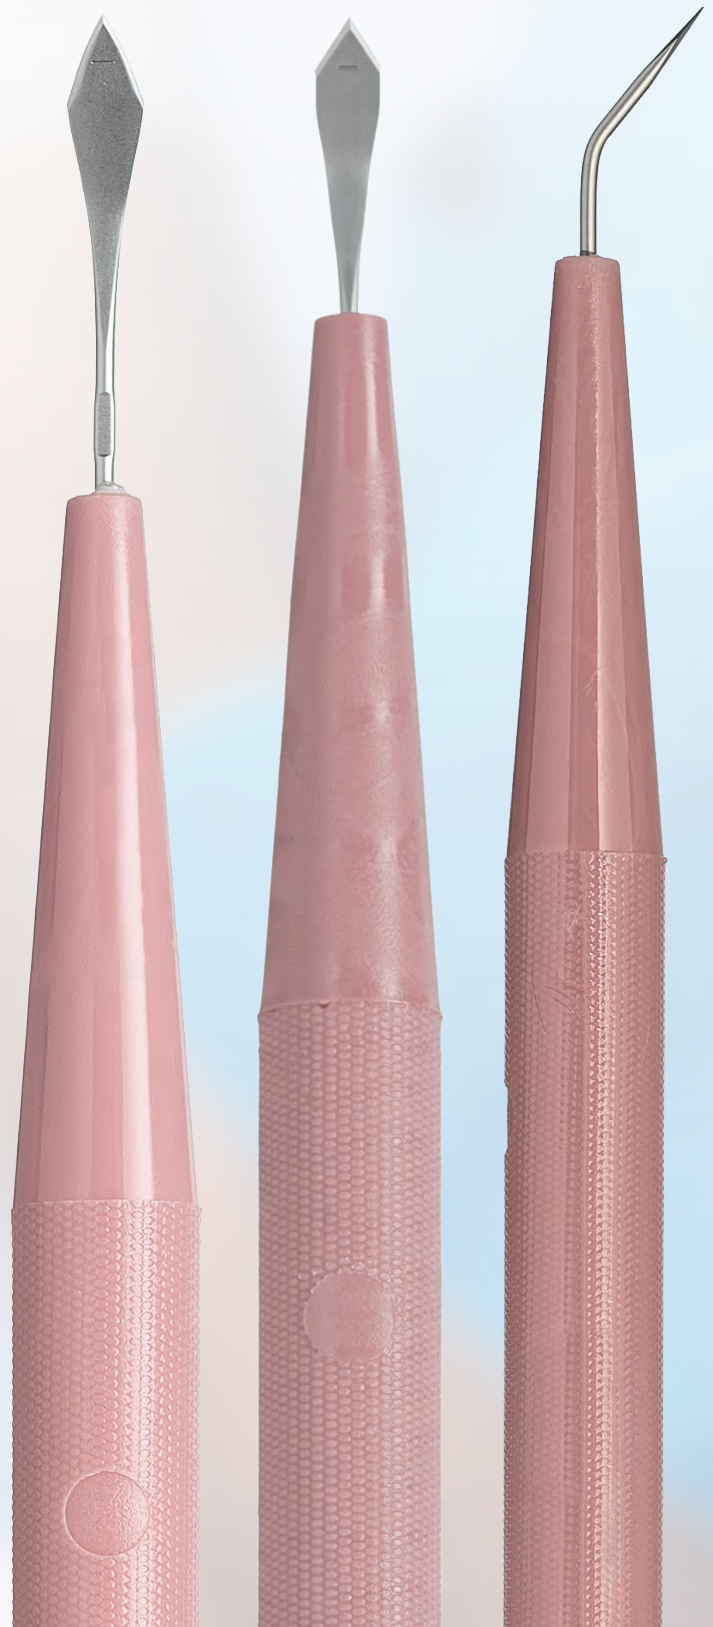

Slit Knives

Slit Knives are available in a wide range of sizes designed for smooth penetration and accurate incision width.

373727

Single Bevel

Qty: 10/Bx
Brand: Beaver®

Description	SKU #
1.8 mm Slit, 45 Degrees, Single bevel up	373718
2.2 mm Slit, 45 Degrees, Single bevel up	373722
2.4 mm Slit, 45 Degrees, Single bevel up	373724
2.5 mm Slit, 45 Degrees, Single bevel up	373725
2.6 mm Slit, 45 Degrees, Single bevel up	373726
2.75 mm Slit, 45 Degrees, Single bevel up	373727
2.8 mm Slit, Straight, Matte	373328
2.8 mm Slit, 45 Degrees, Single bevel up	373728
3 mm Slit, Straight, Matte	373330
3 mm Slit, 45 Degrees, Single bevel up	373730
3.2 mm Slit, Straight, Matte	373332
3.2 mm Slit, 45 Degrees, Single bevel up	373732

370824

Double Bevel

Qty: 10/Bx
Brand: Beaver®

Description	SKU #
2 mm Slit, 45 Degrees, Double bevel up	370820
2.2 mm Slit, 45 Degrees, Double bevel up	370822
2.4 mm Slit, 45 Degrees, Double bevel up	370824
2.5 mm Slit, 45 Degrees, Double bevel up	370825
2.65 mm Slit, 45 Degrees, Double bevel up	370826
2.75 mm Slit, 45 Degrees, Double bevel up	370827
2.8 mm Slit, 45 Degrees, Double bevel up	370828
3 mm Slit, 45 Degrees, Double bevel up	370830